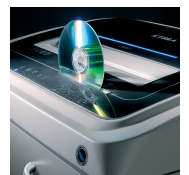

Kobra Makuleringsmaskin 260 Touch Screen C2 Autooil

Product Images